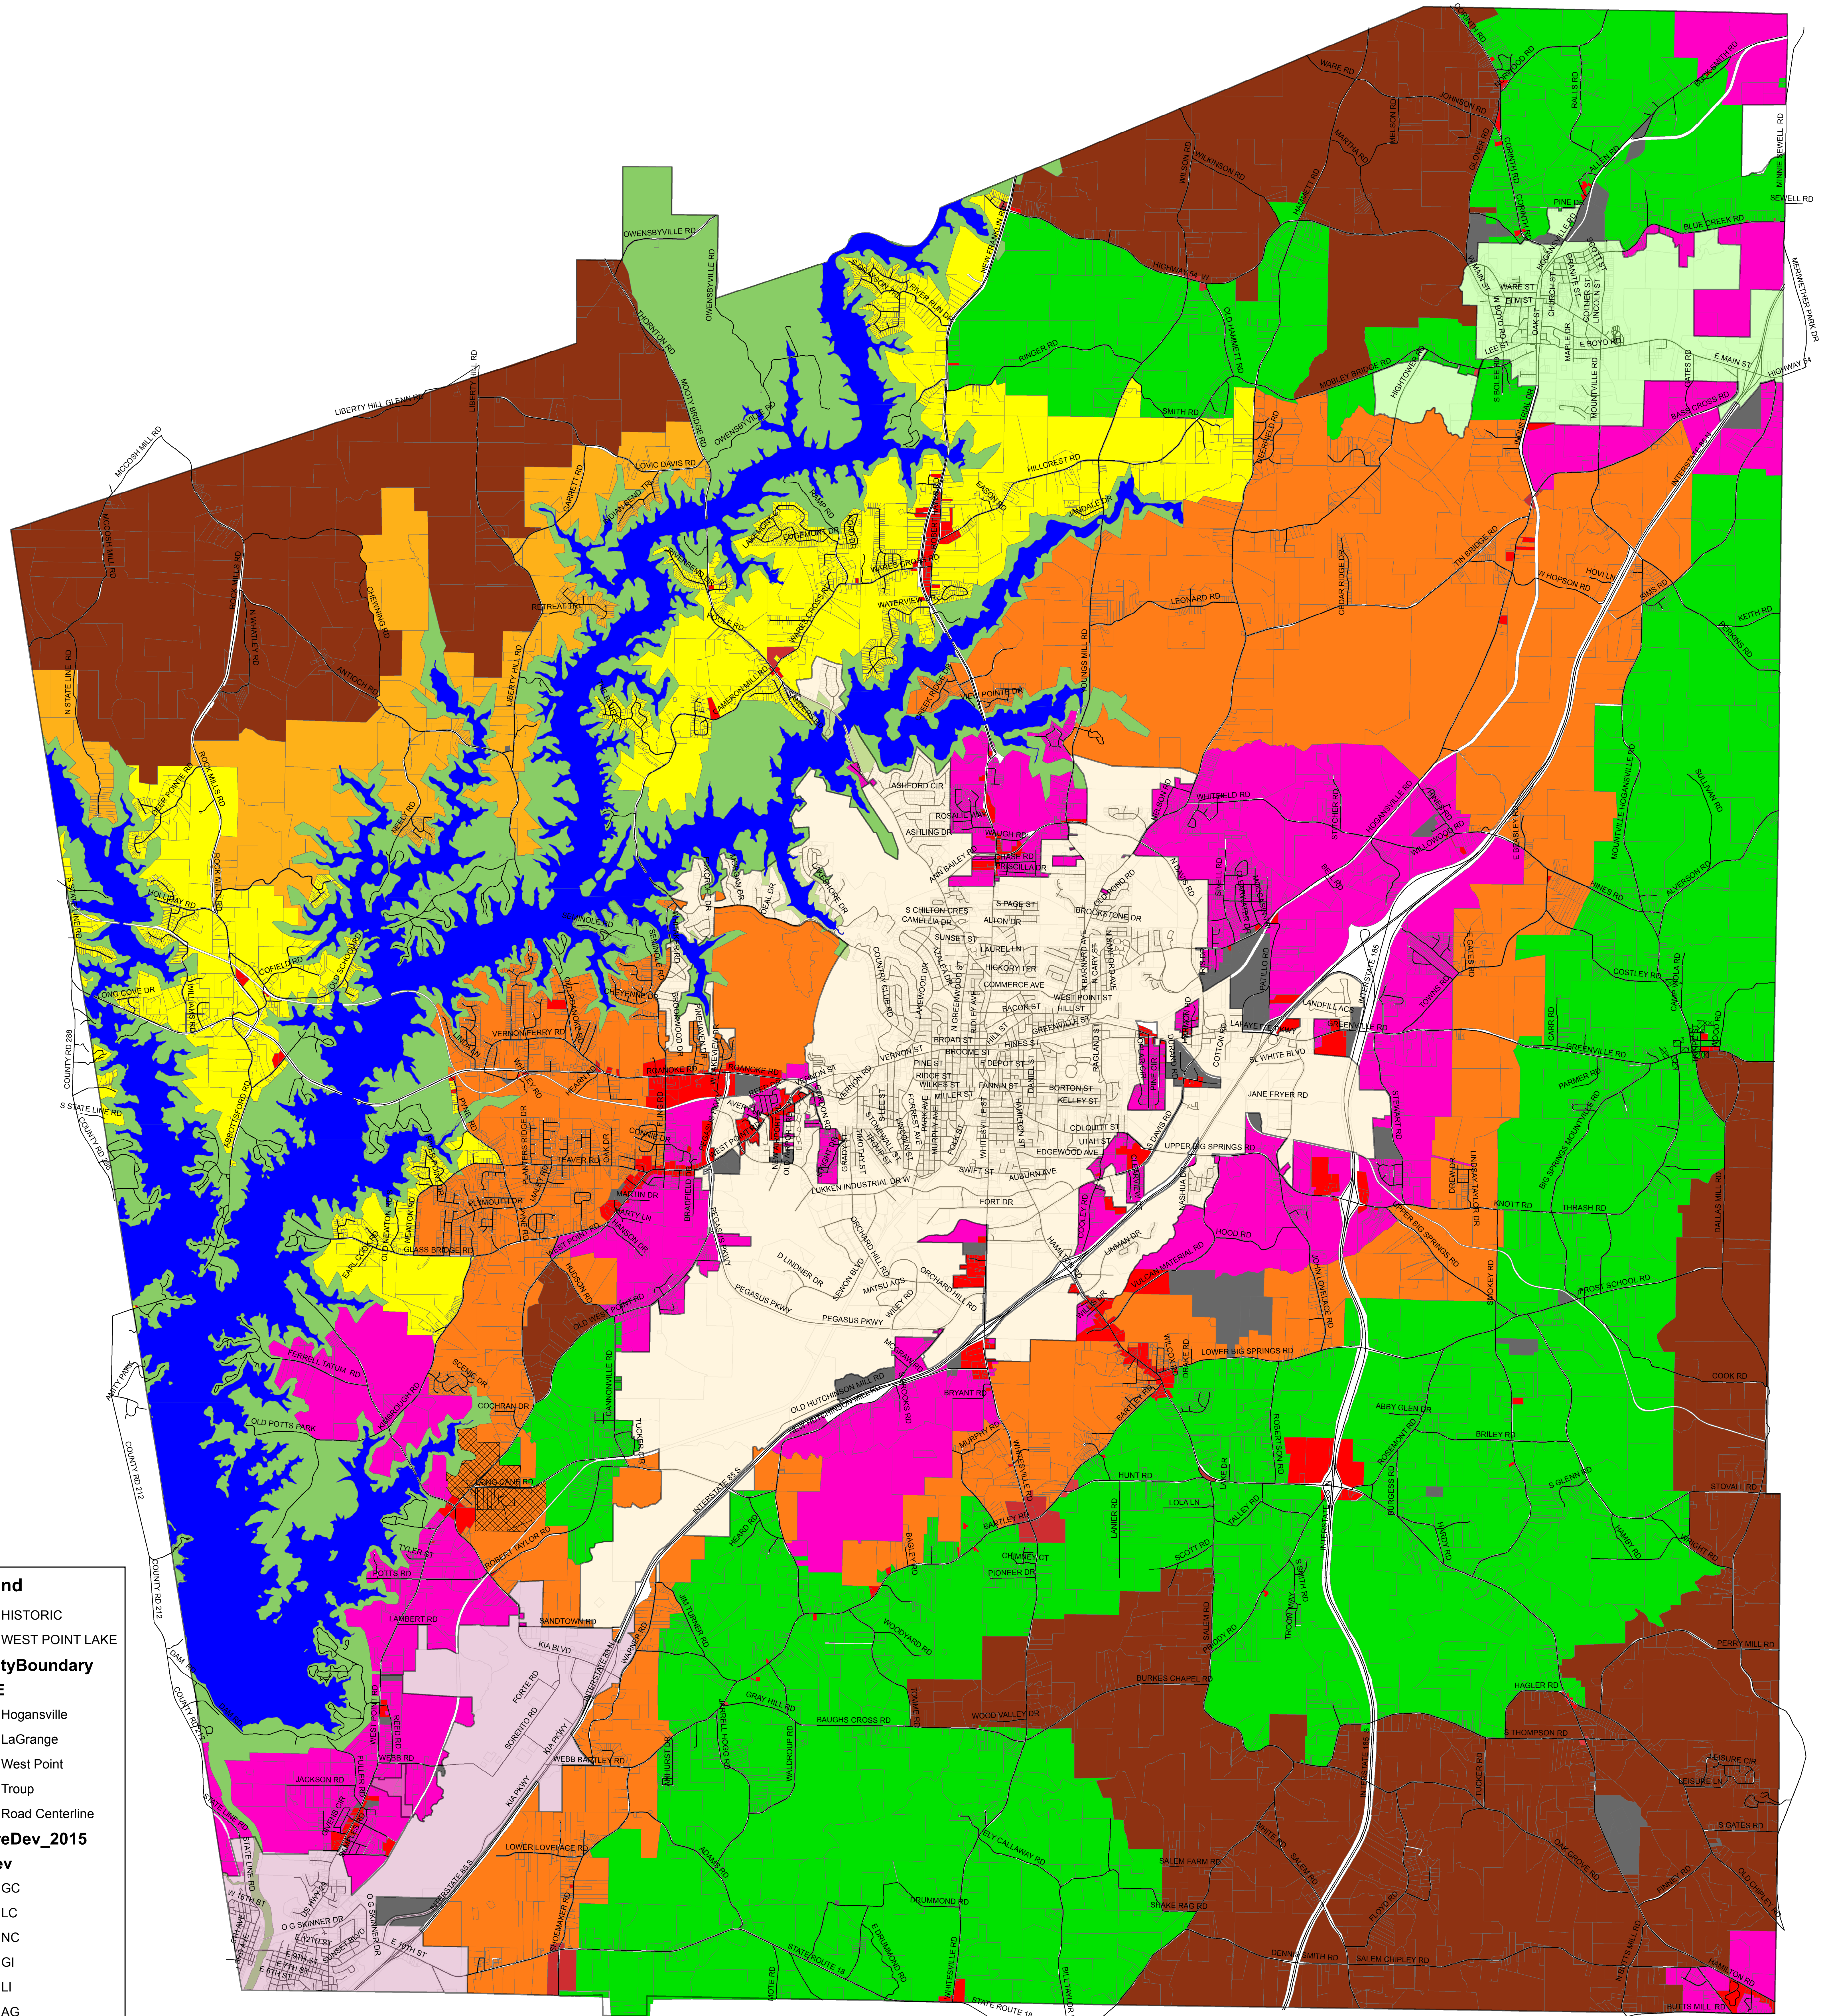

# FUTURE DEVELOPMENT MAP 2015

## CHARACTER AREA MAP 2015

**Legend**

- Hatched: HISTORIC
- Blue: WEST POINT LAKE

**CountyBoundary NAME**

- Light Green: Hogansville
- Light Yellow: LaGrange
- Light Grey: West Point
- White: Troup
- Black line: Road Centerline

**FutureDev\_2015**

- Red: GC
- Light Green: LC
- Dark Green: NC
- Grey: GI
- Light Grey: LI
- Orange: AG
- Light Orange: AGR
- Hatched: HIS
- Yellow: LKR
- Light Yellow: LRR
- Light Green: SUB
- Pink: URB
- Light Green: CONSV
- Light Green: HOG
- Light Green: LAG
- Light Green: WP