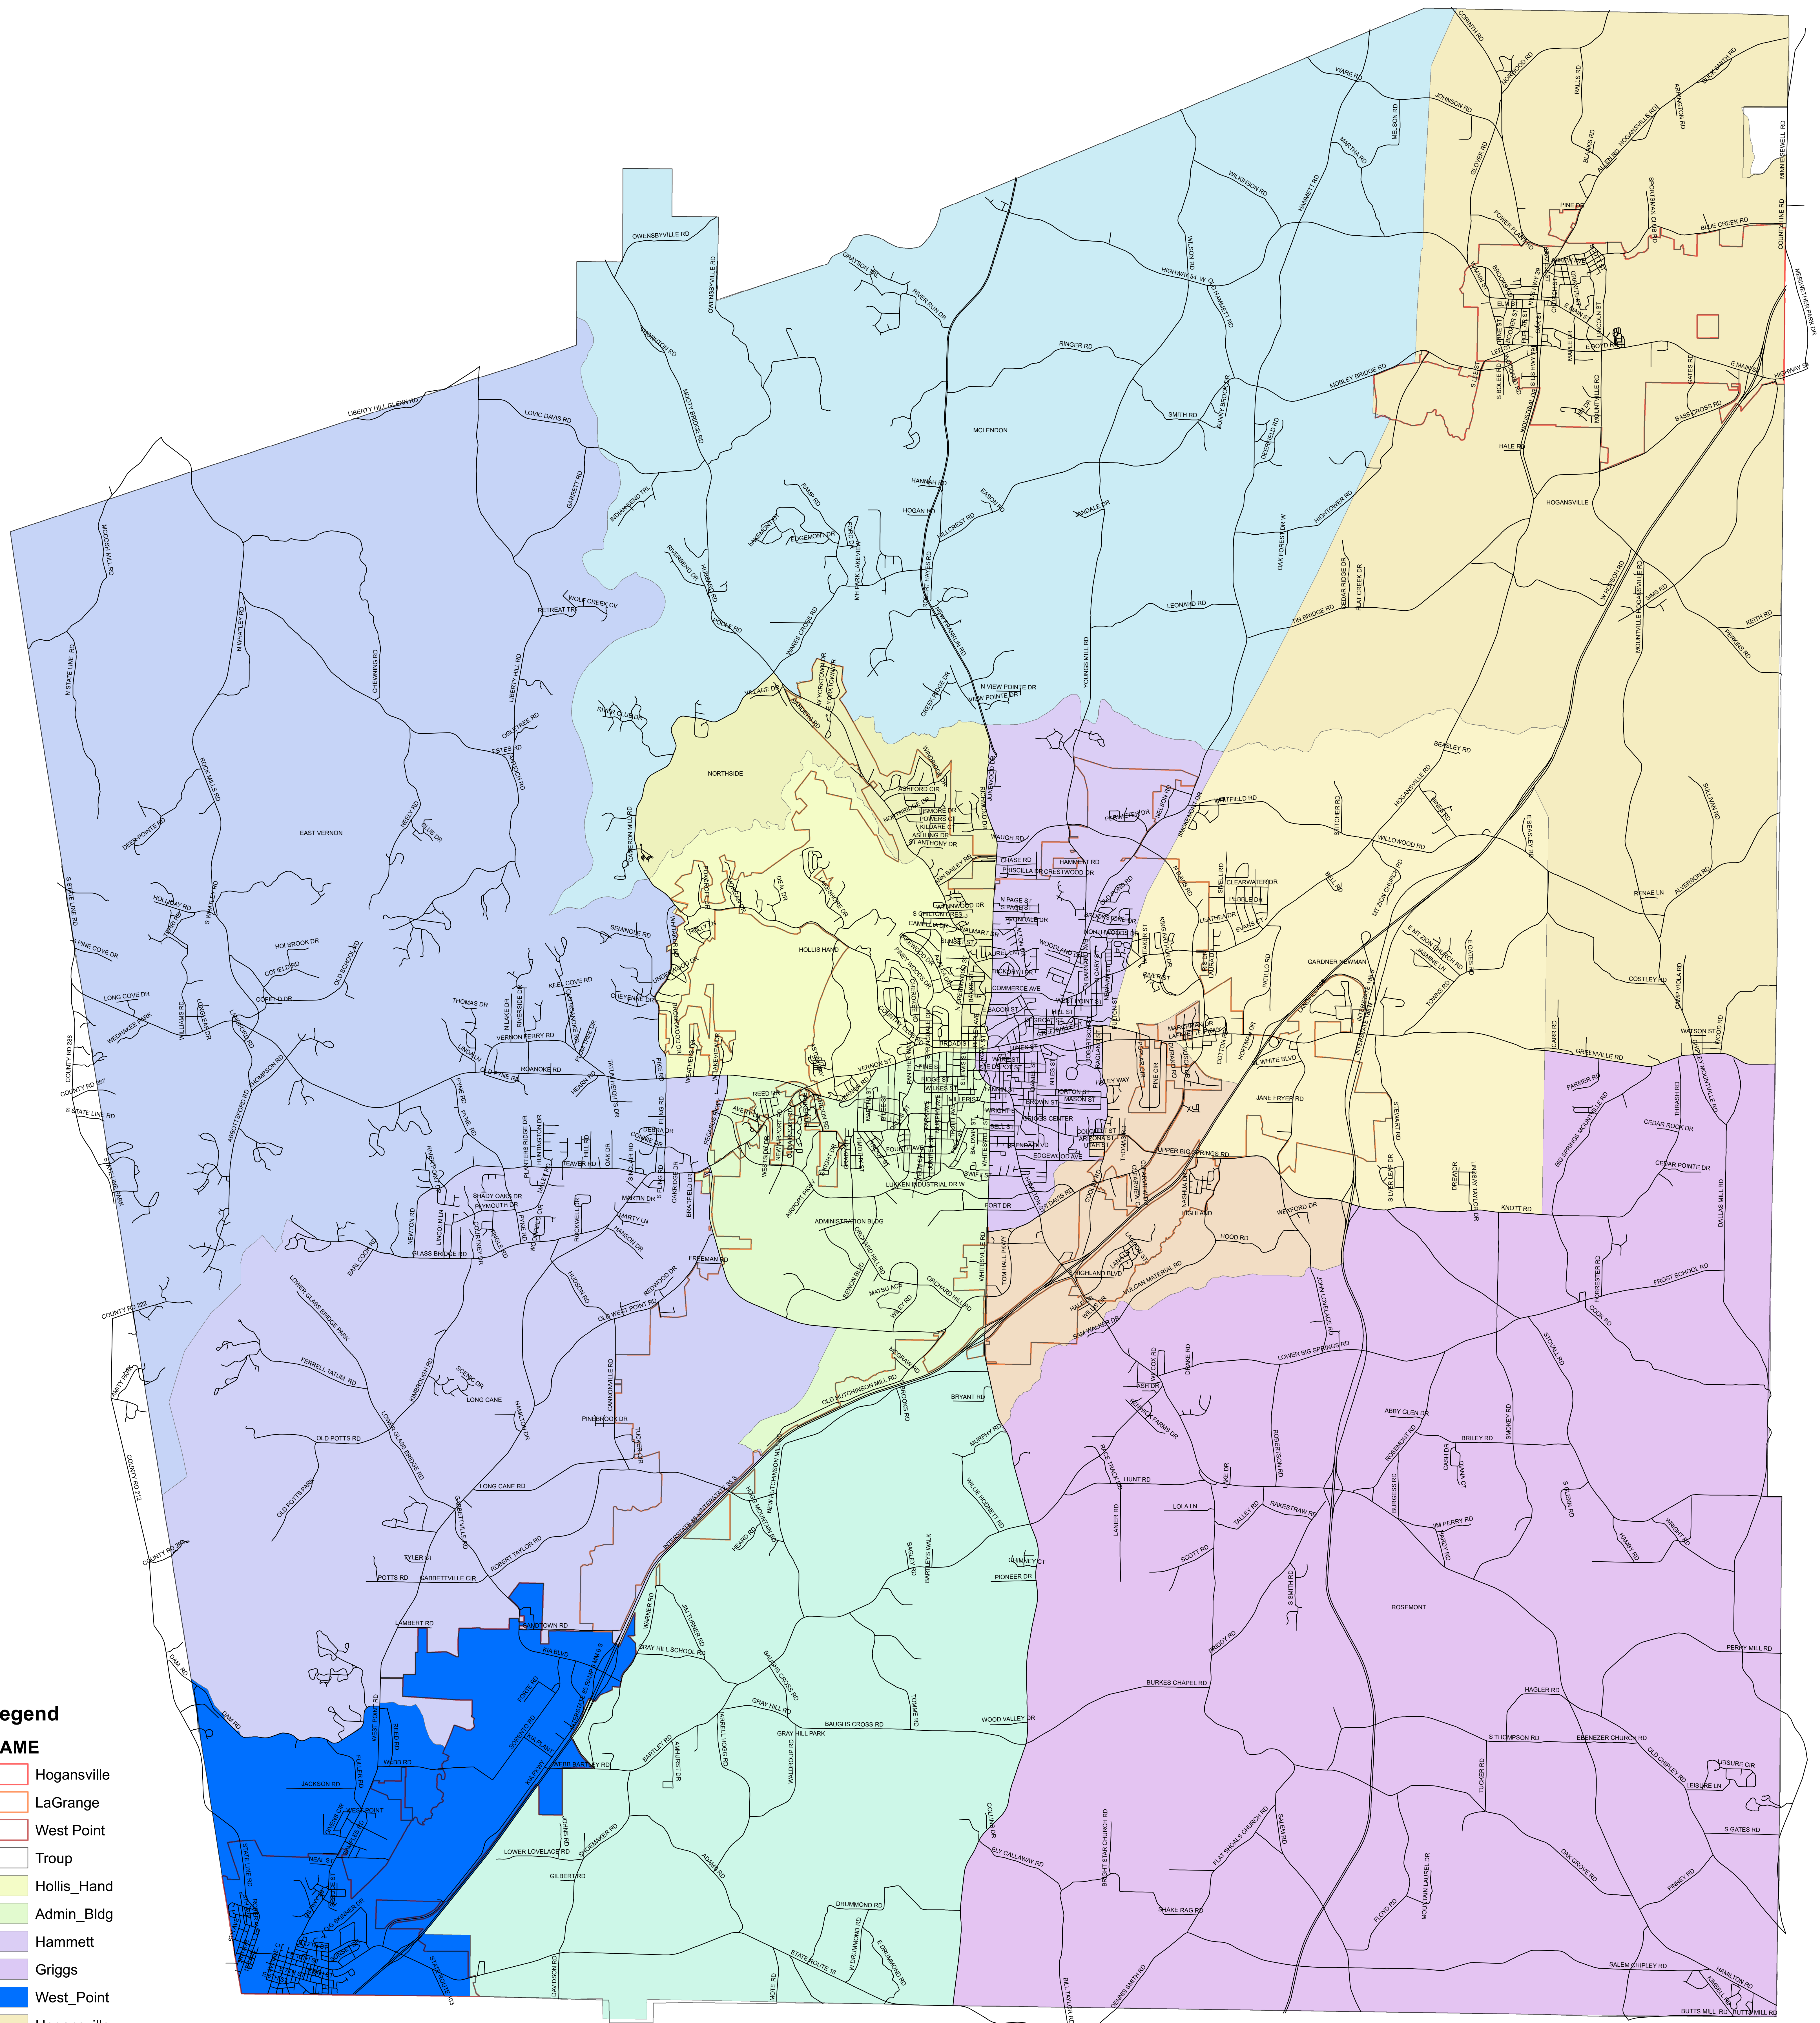

# Troup County Voting Precincts

- Legend**
- NAME**
- Hogansville
  - LaGrange
  - West Point
  - Troup
  - Hollis\_Hand
  - Admin\_Bldg
  - Hammett
  - Griggs
  - West\_Point
  - Hogansville
  - East\_Vernon
  - Rosemont
  - McLendon
  - Long\_Cane
  - Gardner\_Newman
  - Gray\_Hill
  - Highland
  - Northside